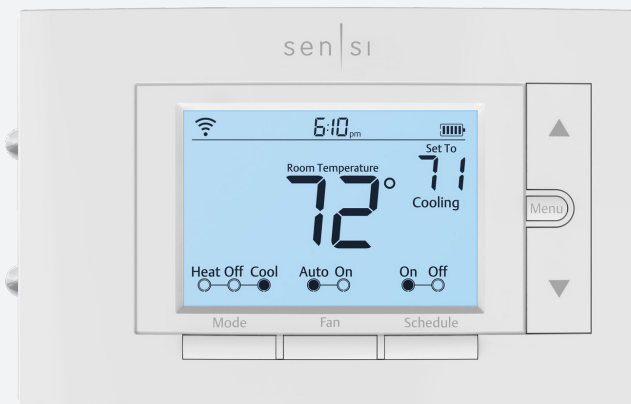

How to find the model number on your thermostat.

Step 1: Remove the front cover.

Step 2: Locate the model number as shown below.

1F87U-42WF

FRONT